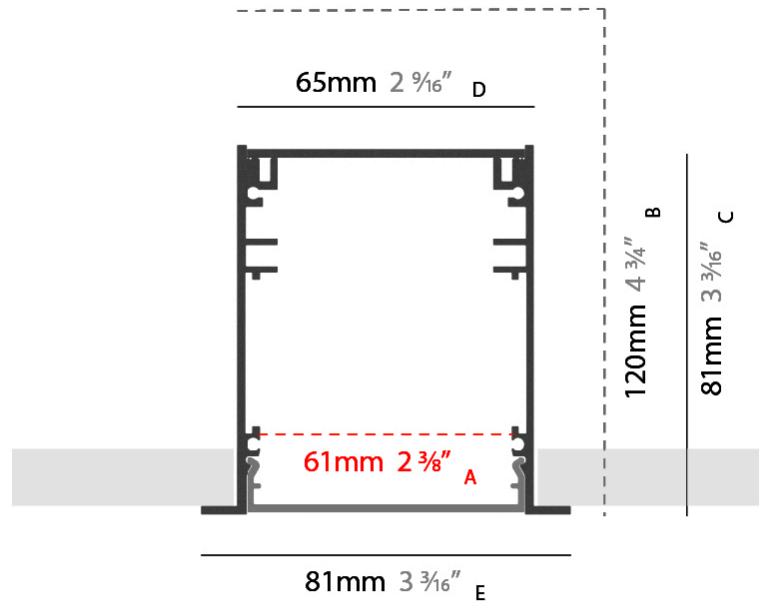

PROJECT	_____
TYPE	_____
SPECIFIER	_____
QUANTITY	_____
DATE	_____

SUPER-G SLIM 65 RECESSED

A3SGS65-REC-SYS

base number

1. To build a product code in our configurator select the specify button on the base model # product page
2. To build a manual product code on this datasheet choose from the options listed below in blue font and add the suffix to the base model #

GENERAL

Series: Super-G
Subseries: Super-G Slim 65
Brand: Prolicht
Division: Architectural
Mounting Type: Recessed
Mounting Location: Wall
Subcategory: Profile

PHYSICAL

Shape: Curves
Fixture Finish: SSR / BKV / CWI / CRY / HAB / UFT / ITA / RUA / FTG / MYG / LOD / PUS / FRO / FUP / KIA / POP / BLS / SPG / MEY / GOH / GUM / CHC / COM / ABZ / JAG / OBR / MOS / ROR

ELECTRICAL

Lamp Type: LED (Zhaga Standard)
Dimming: Tri-Mode (Non-Dimming and Phase Dimming (120Vac only) and 0-10V Dimming)
Driver Included: Yes
Driver Location: Integrated
Driver Type: Constant Current - Universal
Driver Class: Class 2
Input Voltage (V): 120 - 277
Constant Current (MA): 350

LED

Lamp Life (hrs): 50000
Upon Request: Color Temperature RGB-W Tunable CRI (no minimum qty) price increase + longer lead time

OPTICAL

RATINGS AND CERTIFICATIONS

Certified By: Certified for North American Standards
IP rating: IP20

A: OPENING WIDTH   B: RECESS DEPTH   C: PROFILE HEIGHT
D: PROFILE WIDTH   E: MOUNTING INCLUDING FLANGE