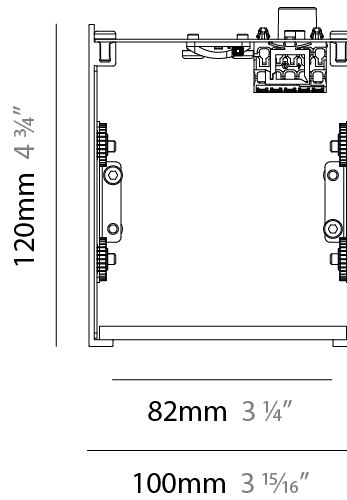

PROJECT	_____
TYPE	_____
SPECIFIER	_____
QUANTITY	_____
DATE	_____

SUPER-G 100 SURFACE

A3SG100-SUR-SYS

base number

1. To build a product code in our configurator select the specify button on the base model # product page
2. To build a manual product code on this datasheet choose from the options listed below in blue font and add the suffix to the base model #

GENERAL

Series: Super-G
Subseries: Super-G 100
Brand: Prolicht
Division: Architectural
Mounting Type: Surface
Mounting Location: Ceiling
Subcategory: Profile

PHYSICAL

Fixture Finish: SSR / BKV / CWI / CRY / HAB / UFT / ITA / RUA / FTG / MYG / LOD / PUS / FRO / FUP / KIA / POP / BLS / SPG / MEY / GOH / GUM / CHC / COM / ABZ / JAG / OBR / MOS / ROR
Fixture Material: Aluminum Die Cast

ELECTRICAL

Lamp Type: LED (Zhaga Standard)
Dimming: Tri-Mode (Non-Dimming and Phase Dimming (120Vac only) and 0-10V Dimming)
Driver Included: Yes
Driver Type: Constant Current - Universal
Input Voltage (V): 120 - 277

LED

Lamp Life (hrs): 50000

OPTICAL

RATINGS AND CERTIFICATIONS

Certified By: Certified for North American Standards
IP rating: IP20