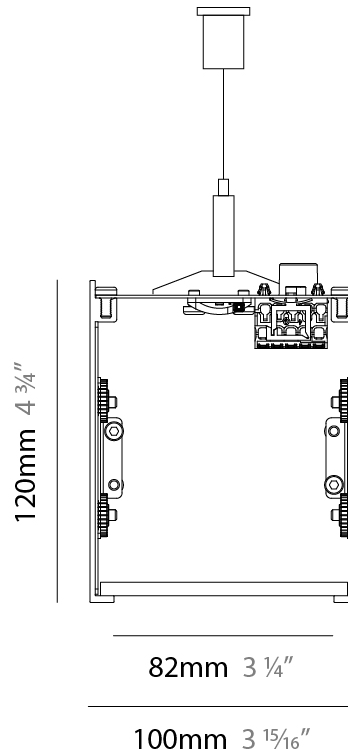

PROJECT
TYPE
SPECIFIER
QUANTITY
DATE

SUPER-G 100 SUSPENSION

A3SG100-SUS-SYS

base number

1. To build a product code in our configurator select the specify button on the base model # product page
2. To build a manual product code on this datasheet choose from the options listed below in blue font and add the suffix to the base model #

GENERAL

Series: Super-G
Subseries: Super-G 100
Brand: Prolicht
Division: Architectural
Mounting Type: Suspension
Mounting Location: Ceiling
Subcategory: Profile

PHYSICAL

Fixture Finish: SSR / BKV / CWI / CRY / HAB / UFT / ITA / RUA / FTG / MYG / LOD / PUS / FRO / FUP / KIA / POP / BLS / SPG / MEY / GOH / GUM / CHC / COM / ABZ / JAG / OBR / MOS / ROR
Fixture Material: Aluminum Die Cast

ELECTRICAL

Lamp Type: LED (Zhaga Standard)
Dimming: Tri-Mode (Non-Dimming and Phase Dimming (120Vac only) and 0-10V Dimming)
Driver Included: Yes
Driver Type: Constant Current - Universal
Input Voltage (V): 120 - 277

LED

Lamp Life (hrs): 50000

OPTICAL

RATINGS AND CERTIFICATIONS

Certified By: Certified for North American Standards
IP rating: IP20