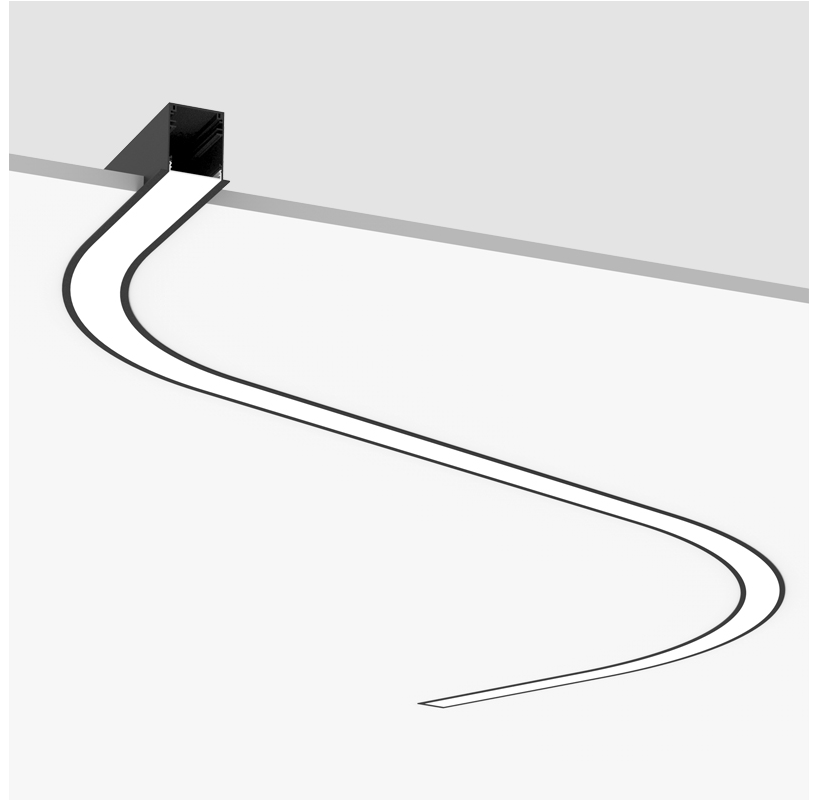

PROJECT	_____
TYPE	_____
SPECIFIER	_____
QUANTITY	_____
DATE	_____

SUPER-G SLIM 65 RECESSED

A3SGS65-REC-SYS

base number

1. To build a product code in our configurator select the specify button on the base model # product page
2. To build a manual product code on this datasheet choose from the options listed below in blue font and add the suffix to the base model #

GENERAL

Series: Super-G
Subseries: Super-G Slim 65
Brand: Prolicht
Division: Architectural
Mounting Type: Recessed
Mounting Location: Wall
Subcategory: Profile

PHYSICAL

Shape: Curves
Fixture Finish: SSR / BKV / CWI / CRY / HAB / UFT / ITA / RUA / FTG / MYG / LOD / PUS / FRO / FUP / KIA / POP / BLS / SPG / MEY / GOH / GUM / CHC / COM / ABZ / JAG / OBR / MOS / ROR

ELECTRICAL

Lamp Type: LED (Zhaga Standard)
Dimming: Tri-Mode (Non-Dimming and Phase Dimming (120Vac only) and 0-10V Dimming)
Driver Included: Yes
Driver Location: Integrated
Driver Type: Constant Current - Universal
Driver Class: Class 2
Input Voltage (V): 120 - 277
Constant Current (MA): 350

LED

Lamp Life (hrs): 50000
Upon Request: Color Temperature RGB-W Tunable CRI (no minimum qty) price increase + longer lead time

OPTICAL

RATINGS AND CERTIFICATIONS

Certified By: Certified for North American Standards
IP rating: IP20

A: OPENING WIDTH   B: RECESS DEPTH   C: PROFILE HEIGHT
D: PROFILE WIDTH   E: MOUNTING INCLUDING FLANGE