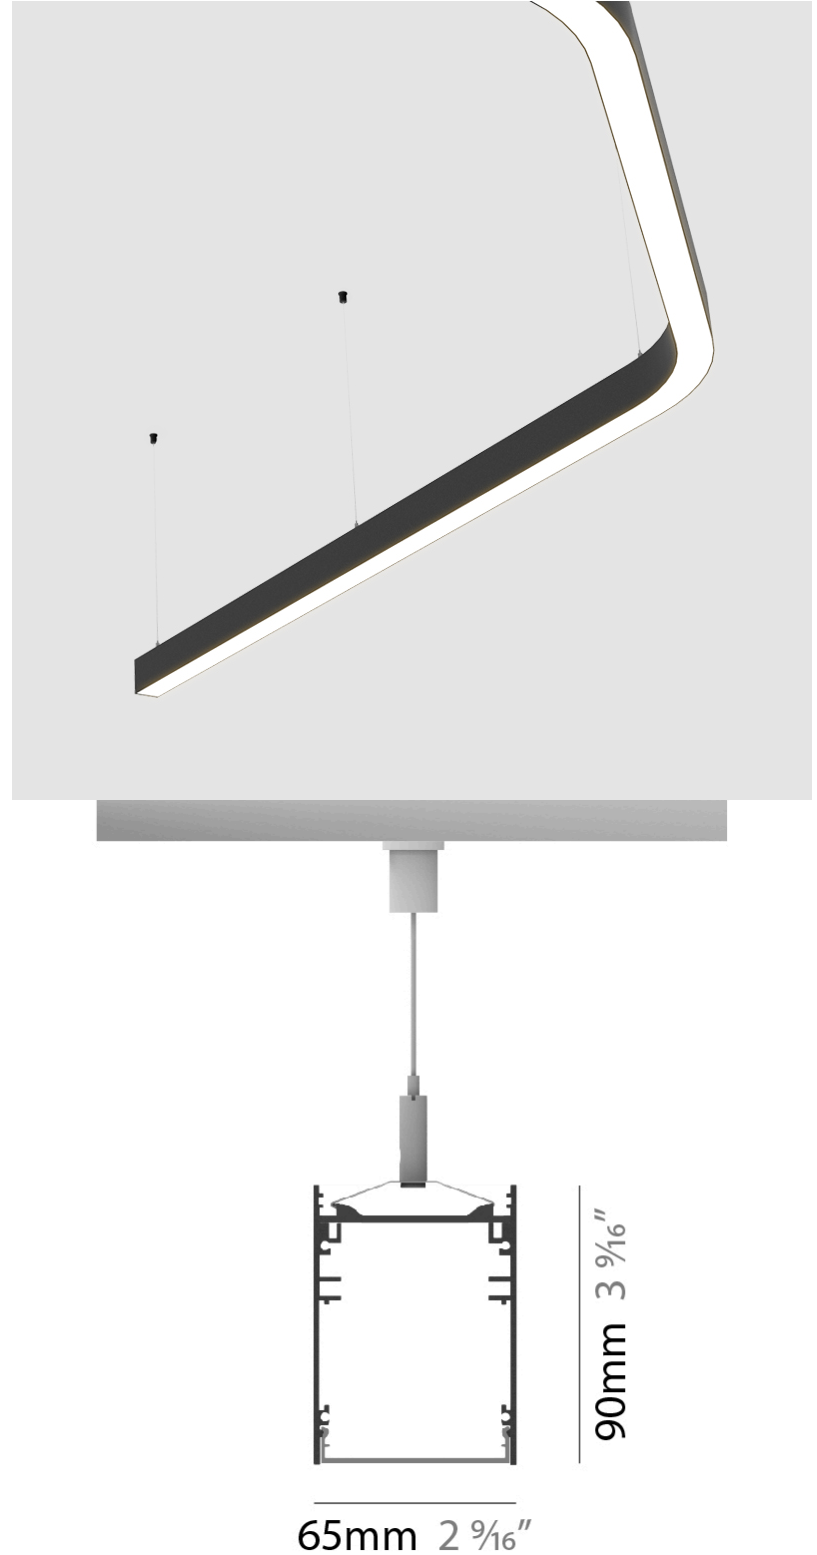

PROJECT
TYPE
SPECIFIER
QUANTITY
DATE

SUPER-G SLIM 65 SUSPENSION

A3SGS65-SUS-SYS

base number

1. To build a product code in our configurator select the specify button on the base model # product page
2. To build a manual product code on this datasheet choose from the options listed below in blue font and add the suffix to the base model #

GENERAL

Series: Super-G
Subseries: Super-G Slim 65
Brand: Prolicht
Division: Architectural
Mounting Type: Suspension
Mounting Location: Ceiling
Subcategory: Profile

PHYSICAL

Shape: Curves
Fixture Finish: SSR / BKV / CWI / CRY / HAB / UFT / ITA / RUA / FTG / MYG / LOD / PUS / FRO / FUP / KIA / POP / BLS / SPG / MEY / GOH / GUM / CHC / COM / ABZ / JAG / OBR / MOS / ROR

ELECTRICAL

Lamp Type: LED (Zhaga Standard)
Dimming: Tri-Mode (Non-Dimming and Phase Dimming (120Vac only) and 0-10V Dimming)
Driver Included: Yes
Driver Location: Integrated
Driver Type: Constant Current - Universal
Driver Class: Class 2
Input Voltage (V): 120 - 277
Constant Current (MA): 350

LED

Lamp Life (hrs): 50000
Upon Request: Color Temperature RGB-W Tunable CRI (no minimum qty) price increase + longer lead time

OPTICAL

RATINGS AND CERTIFICATIONS

Certified By: Certified for North American Standards
IP rating: IP20