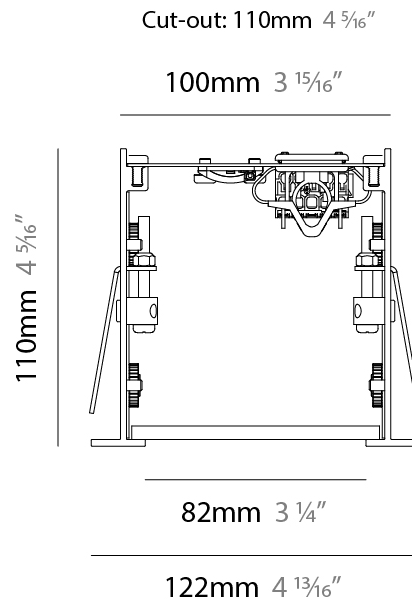

PROJECT	_____
TYPE	_____
SPECIFIER	_____
QUANTITY	_____
DATE	_____

SUPER-G 100 RECESSED

A3SG100-REC-SYS

base number

1. To build a product code in our configurator select the specify button on the base model # product page
2. To build a manual product code on this datasheet choose from the options listed below in blue font and add the suffix to the base model #

GENERAL

Series: Super-G
Subseries: Super-G 100
Brand: Prolicht
Division: Architectural
Mounting Type: Recessed
Mounting Location: Ceiling
Subcategory: Profile

PHYSICAL

Fixture Finish: SSR / BKV / CWI / CRY / HAB / UFT / ITA / RUA / FTG / MYG / LOD / PUS / FRO / FUP / KIA / POP / BLS / SPG / MEY / GOH / GUM / CHC / COM / ABZ / JAG / OBR / MOS / ROR
Fixture Material: Aluminum Die Cast

ELECTRICAL

Lamp Type: LED (Zhaga Standard)
Dimming: Tri-Mode (Non-Dimming and Phase Dimming (120Vac only) and 0-10V Dimming)
Driver Included: Yes
Driver Type: Constant Current - Universal
Input Voltage (V): 120 - 277

LED

Lamp Life (hrs): 50000

OPTICAL

RATINGS AND CERTIFICATIONS

Certified By: Certified for North American Standards
IP rating: IP20